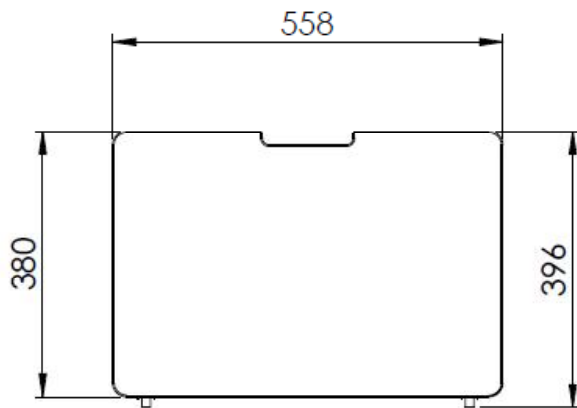

MATTRESS 900x2000 mm

Model: PINO PIMS90..	Discription: MIDSLEEPER	Page: 1/1
Dimensions(mm): 2076x830x1750	Material: PINE	Date: 20/01/2022
All contents on this document are protected by copyright & patents. Except as specifically permitted herein, no portion of the information on this document may be reproduced in any form, or by any means, without prior written permission from Vipack bvba. No parts of the designs and the products can be copied or transmitted. Product and drawings under Patent and Copyright.		COPYRIGHT © 2022 VIPACK, ALL RIGHTS RESERVED

Model: PINO PILD90..	Discription: DRAWER	Page: 1/1
Dimensions(mm): 558x396x600	Material: MDF	Date: 20/01/2022
All contents on this document are protected by copyright & patents. Except as specifically permitted herein, no portion of the information on this document may be reproduced in any form, or by any means, without prior written permission from Vipack bvba. No parts of the designs and the products can be copied or transmitted. Product and drawings under Patent and Copyright.		COPYRIGHT © 2022 VIPACK, ALL RIGHTS RESERVED
		