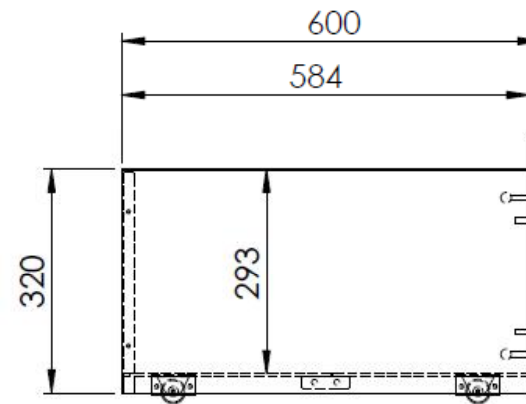

MATTRESS 900x2000 mm

Model: PINO PIMS90..	Discription: MIDSLEEPER	Page: 1/1
Dimensions(mm): 2076x830x1750	Material: PINE	Date: 20/01/2022
All contents on this document are protected by copyright & patents. Except as specifically permitted herein, no portion of the information on this document may be reproduced in any form, or by any means, without prior written permission from Vipack bvba. No parts of the designs and the products can be copied or transmitted. Product and drawings under Patent and Copyright.		COPYRIGHT © 2022 VIPACK, ALL RIGHTS RESERVED

Model: PINO PILD90..	Discription: DRAWER	Page: 1/1
Dimensions(mm): 558x396x600	Material: MDF	Date: 20/01/2022
All contents on this document are protected by copyright & patents. Except as specifically permitted herein, no portion of the information on this document may be reproduced in any form, or by any means, without prior written permission from Vipack bvba. No parts of the designs and the products can be copied or transmitted. Product and drawings under Patent and Copyright.		COPYRIGHT © 2022 VIPACK, ALL RIGHTS RESERVED
		