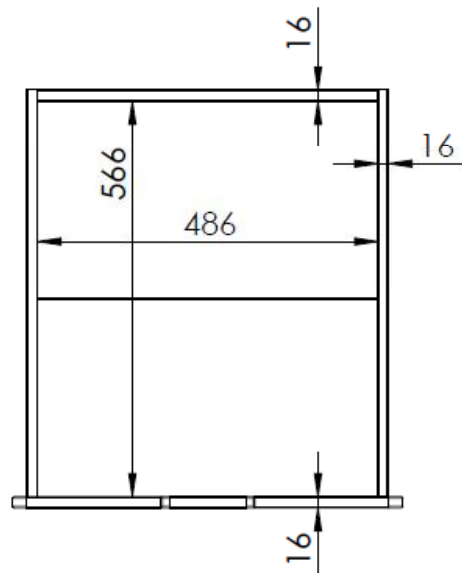

MATTRESS 900x2000 mm

Model: PINO PIMS90..	Discription: MIDSLEEPER	Page: 1/1
Dimensions(mm): 2076x830x1750	Material: PINE	Date: 20/01/2022
All contents on this document are protected by copyright & patents. Except as specifically permitted herein, no portion of the information on this document may be reproduced in any form, or by any means, without prior written permission from Vipack bvba. No parts of the designs and the products can be copied or transmitted. Product and drawings under Patent and Copyright.		COPYRIGHT © 2022 VIPACK, ALL RIGHTS RESERVED

Model: PINO PILD90..	Discription: DRAWER	Page: 1/1
Dimensions(mm): 558x396x600	Material: MDF	Date: 20/01/2022
All contents on this document are protected by copyright & patents. Except as specifically permitted herein, no portion of the information on this document may be reproduced in any form, or by any means, without prior written permission from Vipack bvba. No parts of the designs and the products can be copied or transmitted. Product and drawings under Patent and Copyright.		COPYRIGHT © 2022 VIPACK, ALL RIGHTS RESERVED
		